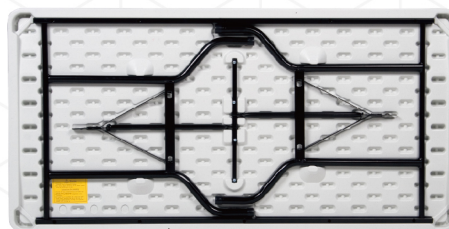

9.4 Kg

*Joshua Lecture Chair*  
Item Code: Joshua H-601 FT

9.7 Kg

Item Code: **SC 12 60 25 W**  
 Size of Top: L1200 x W600 x H25 mm

Item Code: **SC 90 44 18 W**  
 Size of Top: L900 x W440 x H18 mm

Item Code: **BLO 18 77 48**  
 Size of Top: 1830 x 770 x 48 mm

Item Code: **BLO 15 76 45**  
 Size of Top: 1535 x 760 x 45 mm

Item Code: **FLI 18 80 25**  
 Size of Top: 1800 x 800 mm  
 1500 x 800 mm

Item Code: **FLI 15 DF**  
 Size of Top: 1500 x D1800 mm

Chair Item Code: Sabi 800