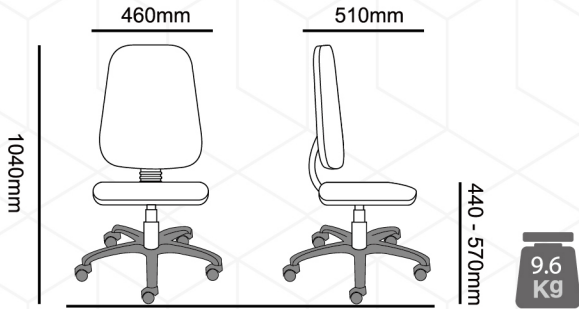

Ergo Range High Back

Stocked fabric colours