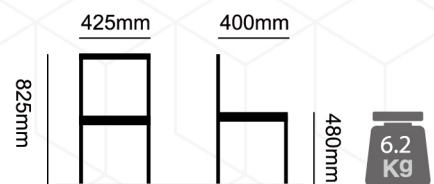

# Shell Range

**SS01**

**S01**

**SS01**

**S01**

COLOURS AVAILABLE IN:

\* ALL COLOURS ARE APPROXIMATE ONLY.  
 \* SEAT SHELL COLOUR CAN BE CUSTOM MADE ( AT NO ADDITIONAL COST)  
 FOR ORDERS OF 1000 PLUS.

*School Chair*

9.4 Kg

*Joshua Lecture Chair*  
Item Code: Joshua H-601 FT

9.7 Kg

Item Code: **SC 12 60 25 W**  
 Size of Top: L1200 x W600 x H25 mm

Item Code: **SC 90 44 18 W**  
 Size of Top: L900 x W440 x H18 mm

Item Code: **BLO 18 77 48**  
 Size of Top: 1830 x 770 x 48 mm

Item Code: **BLO 15 76 45**  
 Size of Top: 1535 x 760 x 45 mm

Item Code: **FLI 18 80 25**  
 Size of Top: 1800 x 800 mm  
 1500 x 800 mm

Item Code: **FLI 15 DF**  
 Size of Top: 1500 x D1800 mm

Chair Item Code: Sabi 800

Chair Item Code: A102

Item Code: **VERA 18 90 25**  
Size of Top: 1500W x 900D x 730 H

Chair Item Code: Client C01

Item Code: **SC 12 60 25 W**  
Size of Top: L1200 x W600 x H25 mm

Item Code: **SC 90 44 18 W**  
Size of Top: L900 x W440 x H18 mm