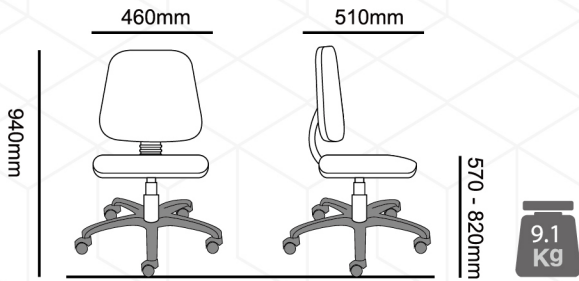

Ergo Range Low Back

Stocked fabric colours