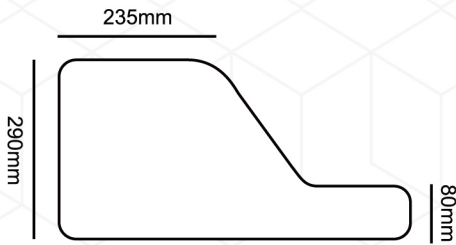

Tablet

Client Lecture Chair Stackable
Item Code: Client C01 + 03b

8.6 Kg