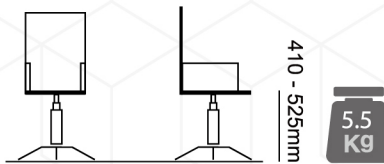

A103 | To top of seat