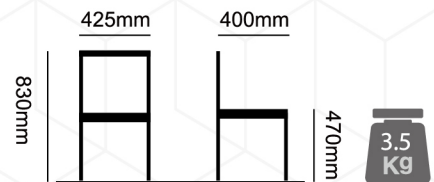

# Shell Range

**SS01**

**S01**

**SS01**

**S01**

COLOURS AVAILABLE IN:

\* ALL COLOURS ARE APPROXIMATE ONLY.  
 \* SEAT SHELL COLOUR CAN BE CUSTOM MADE ( AT NO ADDITIONAL COST)  
 FOR ORDERS OF 1000 PLUS.

*School Chair*

9.4 Kg

*Joshua Lecture Chair*  
Item Code: Joshua H-601 FT

9.7 Kg

Item Code: **SC 12 60 25 W**  
 Size of Top: L1200 x W600 x H25 mm

Item Code: **SC 90 44 18 W**  
 Size of Top: L900 x W440 x H18 mm

Item Code: **BLO 18 77 48**  
 Size of Top: 1830 x 770 x 48 mm

Item Code: **BLO 15 76 45**  
 Size of Top: 1535 x 760 x 45 mm

Item Code: **FLI 18 80 25**  
 Size of Top: 1800 x 800 mm  
 1500 x 800 mm

Item Code: **FLI 15 DF**  
 Size of Top: 1500 x D1800 mm

Chair Item Code: Sabi 800

Chair Item Code: A102

Item Code: **VERA 18 90 25**  
Size of Top: 1500W x 900D x 730 H

Chair Item Code: Client C01

Item Code: **SC 12 60 25 W**  
Size of Top: L1200 x W600 x H25 mm

Item Code: **SC 90 44 18 W**  
Size of Top: L900 x W440 x H18 mm