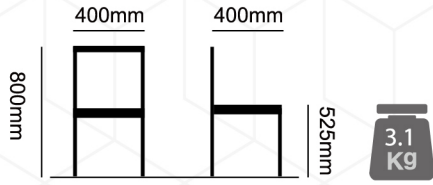

# Shell Range

**SS01**

**S01**

**SS01**

**S01**

COLOURS AVAILABLE IN:

\* ALL COLOURS ARE APPROXIMATE ONLY.  
 \* SEAT SHELL COLOUR CAN BE CUSTOM MADE ( AT NO ADDITIONAL COST)  
 FOR ORDERS OF 1000 PLUS.

*School Chair*

9.4 Kg

*Joshua Lecture Chair*  
Item Code: Joshua H-601 FT

9.7 Kg

Item Code: **SC 12 60 25 W**  
 Size of Top: L1200 x W600 x H25 mm

Item Code: **SC 90 44 18 W**  
 Size of Top: L900 x W440 x H18 mm

Item Code: **BLO 18 77 48**  
 Size of Top: 1830 x 770 x 48 mm

Item Code: **BLO 15 76 45**  
 Size of Top: 1535 x 760 x 45 mm

Item Code: **FLI 18 80 25**  
 Size of Top: 1800 x 800 mm  
 1500 x 800 mm

Item Code: **FLI 15 DF**  
 Size of Top: 1500 x D1800 mm

Chair Item Code: Sabi 800

Chair Item Code: A102

Item Code: **VERA 18 90 25**  
Size of Top: 1500W x 900D x 730 H

Chair Item Code: Client C01

Item Code: **SC 12 60 25 W**  
Size of Top: L1200 x W600 x H25 mm

Item Code: **SC 90 44 18 W**  
Size of Top: L900 x W440 x H18 mm