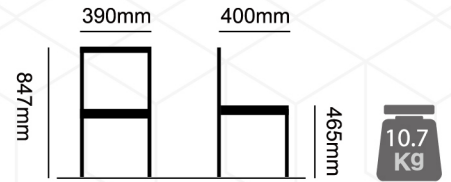

Item Code: BIS004 T