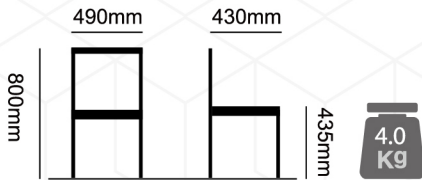

A101 | A102 | A101 + 01